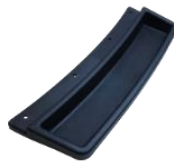

OMNI TRAY TABLE

Features:

- table top Australian Standards tested to 15kg
- support handle - makes sitting and standing easy
- large bamboo tray swivels 360 degrees & pivots out of the way when not in use.
- adjustable in height and length
- adjustable in height and length
super-grip rubber pads - ensures extra stability and protects floors against damage

Available accessories

Side Utensil Tray

Cup Holder

Organiser Compartment

OMNI TRAY TABLE	Metric		Imperial	
Height of Tray	60.96-81.28	cm	24 -32	inch
Height of handle	72.39-92.07	cm	28.5 - 36.25	inch
Dimensions of handle	11.43 x 12.7	cm	4.5 x 5	inch
Base Length Adjustment	64.77 - 90.17	cm	25.5 - 35.5	inch
Weight	9	kg	20	lbs
Weight Limit of Tray	15	kg	33	lbs
Weight Limit of Handle	113.5	kg	250	lbs