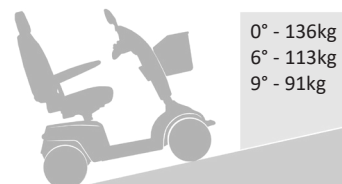

EXPLORER

888SE

FEATURES

- High back contoured seat with headrest
- Gas adjustable steering tiller
- Loop handle with finger operated controls
- High / Low speed settings
- Rear wheel drive
- Electromagnetic brake
- Front + Rear (Adjustable) suspension
- LED Headlight
- Rear lights
- Large battery capacity
- Battery power indicator
- Sliding / Rotating / Height adjustable seat
- Lift up & adjustable width arm rests
- Removable shopping basket
- Front bumper bar

SPECIFICATIONS

Overall: 1280mm (L) x 600mm (W) x 1070mm (H)
 Turning Circle: 1500mm
 Speed: 8km/h
 Maximum range: Up to 40km
 Safe climb angle: 9°
 Maximum climb angle: 9°
 Motor: 0.75Hp high torque motor (2 Pole)
 Batteries: 2 x 50 Amp minimum (supplied)
 Charger: 8 Amp
 Tyres (Pneumatic): Ø260mm - Front + Rear
 Product Weight: 99kg - with batteries
 Maximum User Weight: 136kg - on flat ground

0° - 136kg
 6° - 113kg
 9° - 91kg