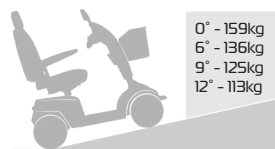

## NEW FEATURES

- Easy access control
- User friendly tiller / dash
- USB charger
- Accessory / storage pocket
- Stylish fluted rims
- Double nudge bar
- LED indicators
- High back contoured seat with headrest
- Gas adjustable steering tiller
- Loop handle with finger operated controls
- High / Low speed settings
- Rear wheel drive
- Electromagnetic brake
- Front + Rear (Adjustable) suspension
- LED Headlight
- Rear lights
- Hazard lights
- Large battery capacity
- Battery power indicator
- Sliding / Rotating / Height adjustable seat
- Lift up & adjustable width arm rests
- Removable shopping basket

## SPECIFICATIONS

- Overall: **1300mm (L) x 640mm (W) x 1200mm (H)**
- Turning Circle: **1440mm**
- Speed: **10km/h**
- Maximum range: **Up to 32km**
- Safe climb angle: **9°**
- Maximum climb angle: **12°**
- Motor: **1.5Hp high torque motor (4 pole)**
- Batteries: **2 x 50 Amp minimum (supplied)**
- Charger: **8 Amp**
- Tyres (**Pneumatic**): **Ø330 x 100mm (4.00-5) - Front + Rear**
- Product Weight: **99kg - with batteries**
- Maximum User Weight: **159kg - on flat ground**