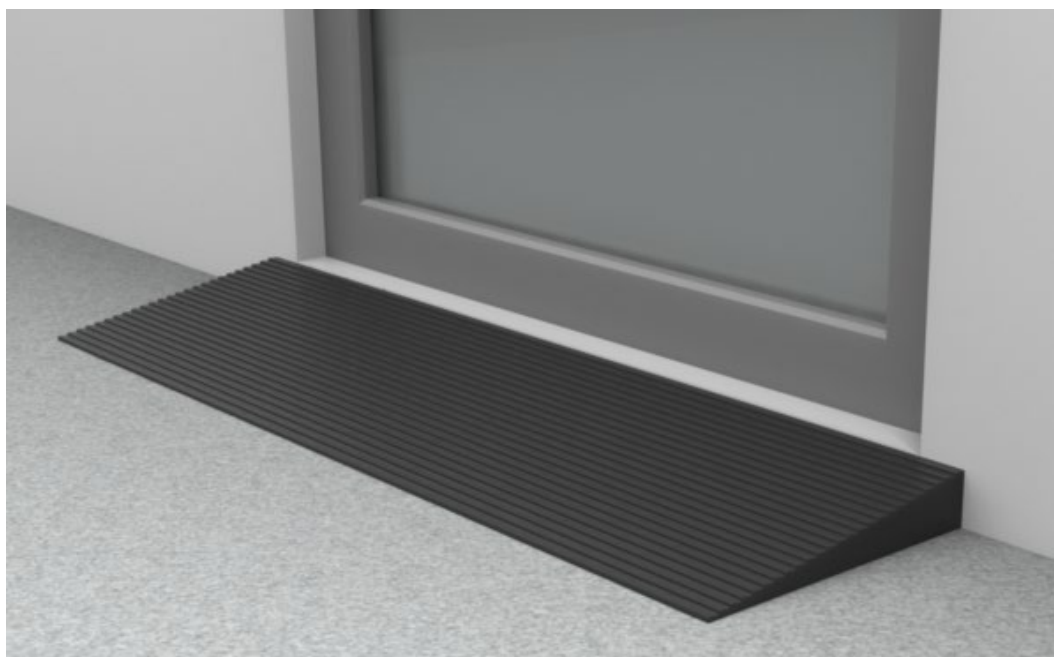

# Redgum Rubber Ramps

- Rubber ramps for use at doorways, steps, and thresholds.
- Suitable for indoor and outdoor use.
- Available in heights from 15 mm to 50 mm.
  - 50 mm ramp includes “side wings” and is 1105 mm wide.
- Top surface has non-slip contours.

Model	Height	Depth	Width	Weight
RAMR1415	15 mm	140 mm	900 mm	1.6 kg
RAMR1520	20 mm	150 mm	900 mm	2.1 kg
RAMR1525	25 mm	150 mm	900 mm	2.5 kg
RAMR2030	30 mm	200 mm	900 mm	4.2 kg
RAMR2035	35 mm	200 mm	900 mm	4.7 kg
RAMR2040	40 mm	205 mm	900 mm	4.9 kg
RAMR2045	45 mm	255 mm	900 mm	7.2 kg
RAMR2050	50 mm	410 mm	1105 mm	8.5 kg