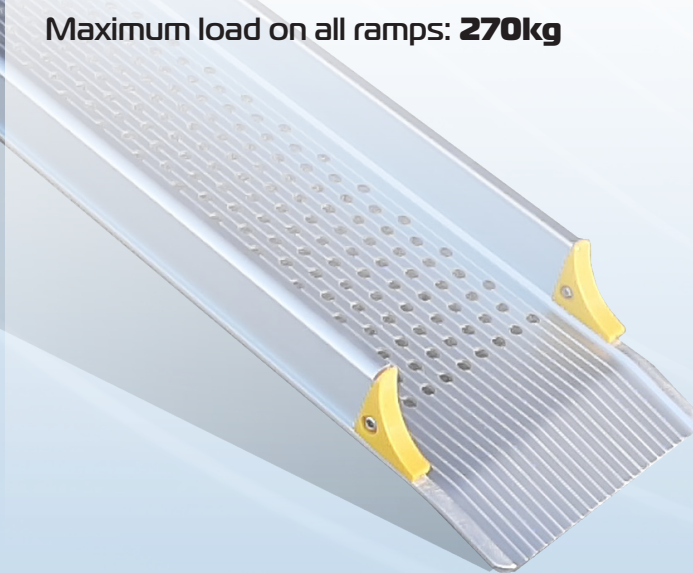

- Strong, lightweight aluminium construction
- Raised non-slip surface
- Folds in half for transit and storage
- Carry handle

**FOLDS IN HALF
FOR TRANSIT
AND STORAGE**

ONE PIECE RAMPS/RAMP PAIR

RAM32

Overall Dimensions: 600mm (L) x 725mm (W)
Product Weight: 4.1kg

RAM80T - Triple Telescopic Ramp

Overall Dimensions: 1050 - 2400mm (L) x 190mm (W)
Product Weight: 7kg (each)

Maximum load on all ramps: **270kg**

FEATURES

- Ramp can be set at any length within range
- Simple to operate extension lock
- Portable, lightweight and easy to carry
- Strong aluminium construction
- Raised non-slip surface
- Safety edges to prevent rolling off
- Carry handle
- Slides in for transit and storage

FEATURES

- Solid black rubber construction
- Raised non-slip surface provides excellent grip
- Suitable for indoor and outdoor use
- Can be cut down or grooved to suit application

Maximum load on all ramps: **270kg**