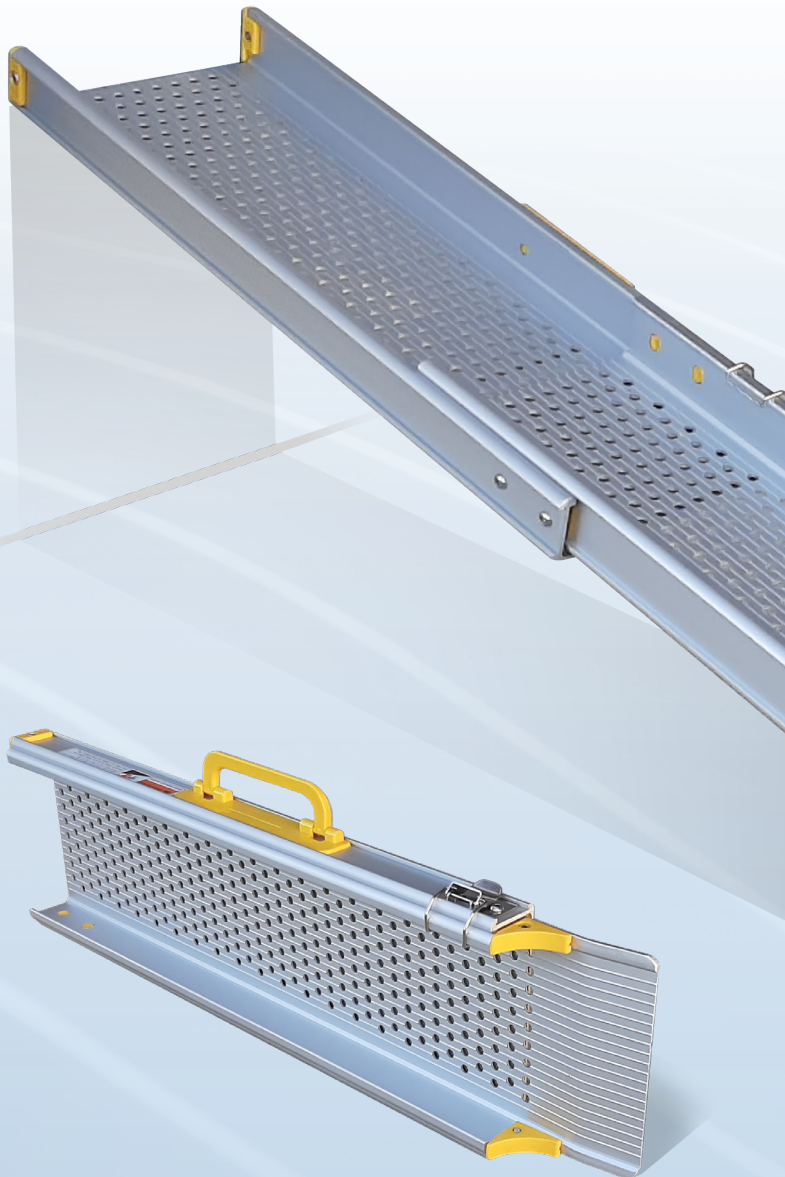

RAM80T - Triple Telescopic Ramp

Overall Dimensions: 1050 - 2400mm (L) x 190mm (W)
Product Weight: 7kg (each)

Maximum load on all ramps: **270kg**

FEATURES

- Ramp can be set at any length within range
- Simple to operate extension lock
- Portable, lightweight and easy to carry
- Strong aluminium construction
- Raised non-slip surface
- Safety edges to prevent rolling off
- Carry handle
- Slides in for transit and storage

FEATURES

- Solid black rubber construction
- Raised non-slip surface provides excellent grip
- Suitable for indoor and outdoor use
- Can be cut down or grooved to suit application

Maximum load on all ramps: **270kg**