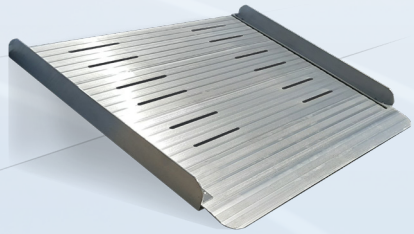

REDGUM BRAND
Daily Living and
Lifestyle Products

RAMPS RANGE

ASK FOR THE BRAND

redgumbrand.com.au

SINGLE FOLDING ACCESS RAMPS

RAM2

Overall Dimensions: 600mm (L) x 725mm (W)

Product Weight: 4.8kg

Max. Height: 458mm

RAM7

Overall Dimensions: 2100mm (L) x 725mm (W)

Product Weight: 10kg

Max. Height: 610mm

Maximum load on all ramps: **270kg**

Maximum angle on all ramps: **15°**

FEATURES

- Strong, lightweight aluminium construction
- Raised non-slip surface
- Folds in half for transit and storage
- Carry handle

**FOLDS IN HALF
FOR TRANSIT
AND STORAGE**

ONE PIECE RAMPS/RAMP PAIR

RAM32

Overall Dimensions: 600mm (L) x 725mm (W)
Product Weight: 4.1kg

FEATURES

- Solid black rubber construction
- Raised non-slip surface provides excellent grip
- Suitable for indoor and outdoor use
- Can be cut down or grooved to suit application

Maximum load on all ramps: **270kg**