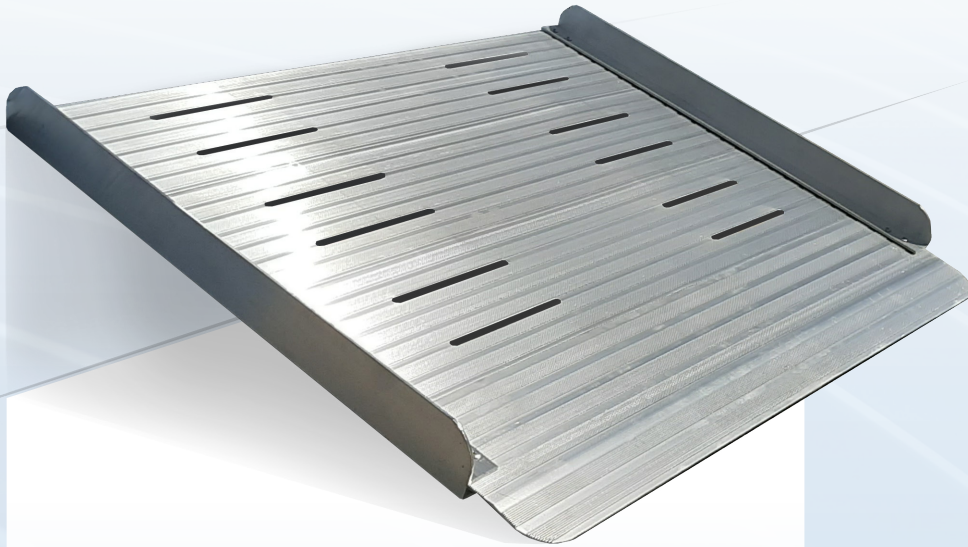

Max. Height: 458mm

RAM7

Overall Dimensions: 2100mm (L) x 725mm (W)

Product Weight: 10kg

Max. Height: 610mm

Maximum load on all ramps: **270kg**

Maximum angle on all ramps: **15°**

FEATURES

- Strong, lightweight aluminium construction
- Raised non-slip surface
- Folds in half for transit and storage
- Carry handle

**FOLDS IN HALF
FOR TRANSIT
AND STORAGE**

ONE PIECE RAMPS/RAMP PAIR

RAM32

Overall Dimensions: 600mm (L) x 725mm (W)
Product Weight: 4.1kg