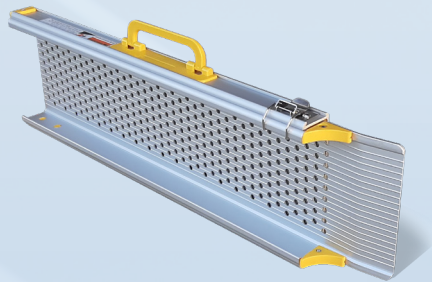

REDGUM BRAND
Daily Living and
Lifestyle Products

RAMPS RANGE

ASK FOR THE BRAND

redgumbrand.com.au

SINGLE FOLDING ACCESS RAMPS

RAM2

Overall Dimensions: 600mm (L) x 725mm (W)

Product Weight: 4.8kg

Max. Height: 152mm

RAM3

Overall Dimensions: 900mm (L) x 725mm (W)

Product Weight: 6.8kg

Max. Height: 228mm

RAM4

Overall Dimensions: 1200mm (L) x 725mm (W)

Product Weight: 9.6kg

- Strong, lightweight aluminium construction
- Raised non-slip surface
- Folds in half for transit and storage
- Carry handle

**FOLDS IN HALF
FOR TRANSIT
AND STORAGE**

ONE PIECE RAMPS/RAMP PAIR

RAM32

Overall Dimensions: 600mm (L) x 725mm (W)
Product Weight: 4.1kg

FEATURES

- Solid black rubber construction
- Raised non-slip surface provides excellent grip
- Suitable for indoor and outdoor use
- Can be cut down or grooved to suit application

Maximum load on all ramps: **270kg**