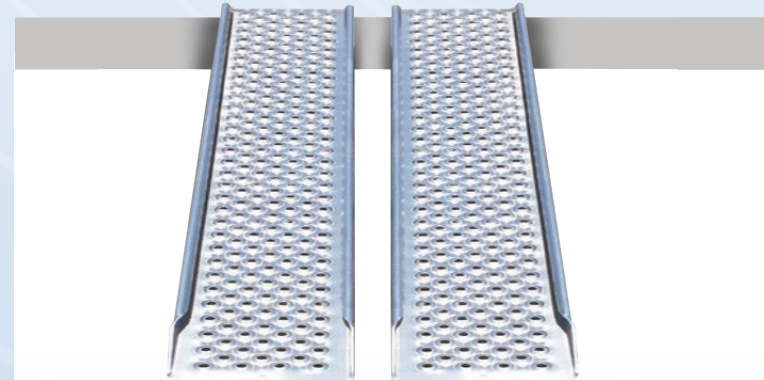

RAM20B

Overall Dimensions: 1500mm (L) x 190mm (W)
Product Weight: 3kg (each)
Maximum load: 270kg