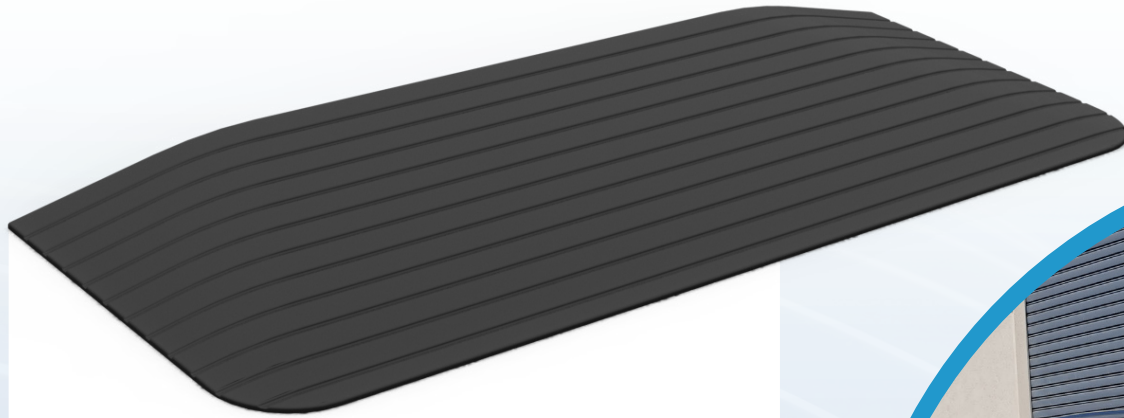

FEATURES

- Solid black rubber construction
- Raised non-slip surface provides excellent grip
- Suitable for indoor and outdoor use
- Can be cut down or grooved to suit application

Maximum load on all ramps: **270kg**

REDGUM BRAND
Daily Living and
Lifestyle Products

**YOU DESERVE
THE BEST!**

RAMR2050

Overall Dimensions: 1105mm (W) x 410mm (L)
Wedge height: 50mm
Product Weight: 20kg

RAMR20100

Overall Dimensions: 1105mm (W) x 410mm (L)
Wedge height: 100mm
Product Weight: 25kg