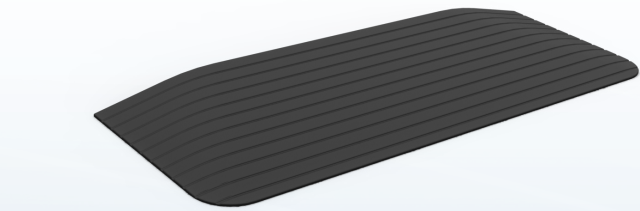

REDGUM BRAND
Daily Living and
Lifestyle Products

RAMPS RANGE

ASK FOR THE BRAND

redgumbrand.com.au

SINGLE FOLDING ACCESS RAMPS

RAM2

Overall Dimensions: 600mm (L) x 725mm (W)

Product Weight: 4.8kg

Max. Height: 152mm

RAM3

Overall Dimensions: 900mm (L) x 725mm (W)

Product Weight: 6.8kg

Max. Height: 228mm

RAM4

Overall Dimensions: 1200mm (L) x 725mm (W)

Product Weight: 9.6kg

Max. Height: 305mm

RAM5

Overall Dimensions: 1500mm (L) x 725mm (W)

Product Weight: 10.3kg

Max. Height: 381mm

RAM6

Overall Dimensions: 1800mm (L) x 725mm (W)

Product Weight: 15.2kg

Max. Height: 458mm

RAM7

Overall Dimensions: 2100mm (L) x 725mm (W)

Product Weight: 10kg

Max. Height: 610mm

Maximum load on all ramps: **270kg**

Maximum angle on all ramps: **15°**

FEATURES