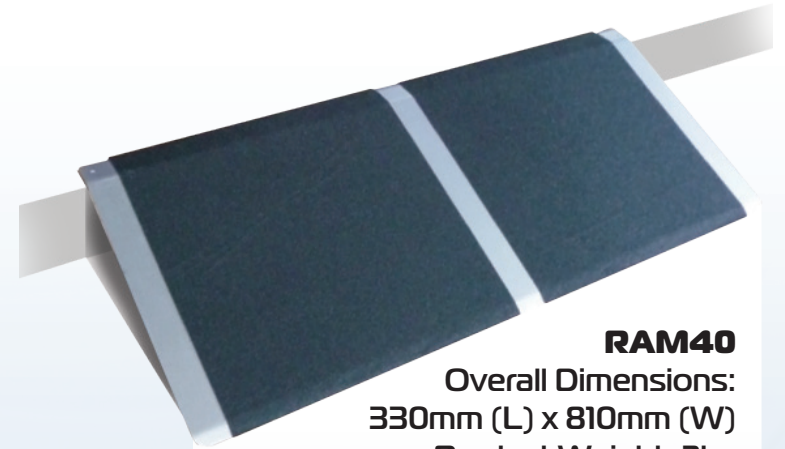

RAM40

Overall Dimensions:
330mm (L) x 810mm (W)
Product Weight: 2kg
Maximum load: 270kg