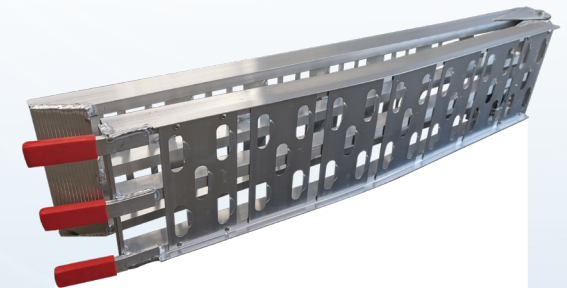

- Strong, lightweight aluminium construction
- Raised non-slip surface
- Folds in half for transit and storage
- Carry handle

**FOLDS IN HALF
FOR TRANSIT
AND STORAGE**

ONE PIECE RAMPS/RAMP PAIR

RAM32

Overall Dimensions: 600mm (L) x 725mm (W)
Product Weight: 4.1kg

RAM80T - Triple Telescopic Ramp

Overall Dimensions: 1050 - 2400mm (L) x 190mm (W)
Product Weight: 7kg (each)

Maximum load on all ramps: **270kg**

FEATURES

- Ramp can be set at any length within range
- Simple to operate extension lock
- Portable, lightweight and easy to carry
- Strong aluminium construction
- Raised non-slip surface
- Safety edges to prevent rolling off
- Carry handle
- Slides in for transit and storage