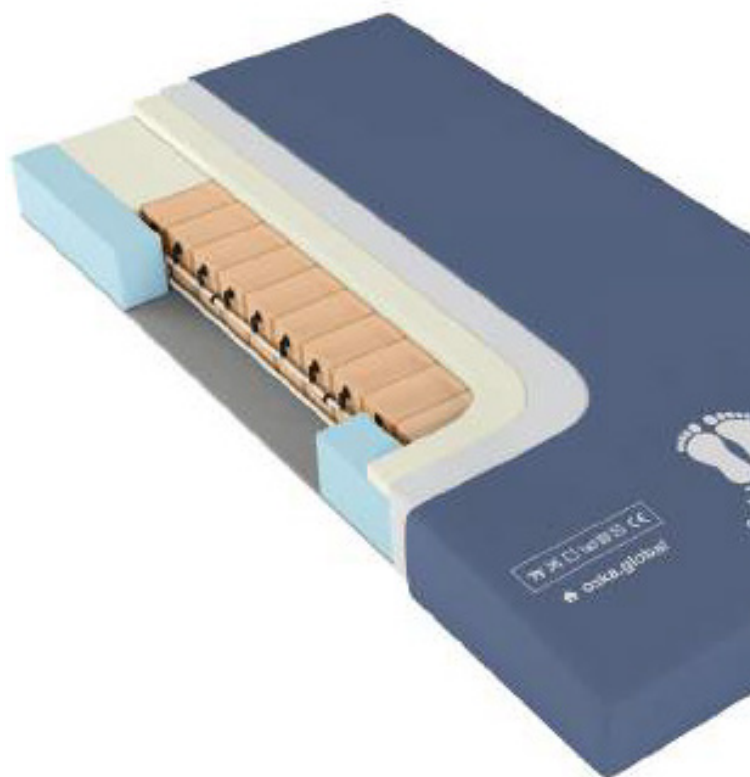

# Oska Mattresses

## Oska Fika:

- Multi-layered foam mattress
- Includes tapered Offloader heel relief section to reduce pressure
- Deep
- Castellated
- Suitable for High Risk when used with a profiling bed.
- Sizes: Single, King Single, Queen
- SWL 159Kg.
- Up to category 2 pressure care

## Oska Aria:

- Hybrid foam and pumpless air combination mattress
- Individual foam segments encased in interconnected air cells to provide excellent pressure care
- Includes tapered Offloader heel relief section to reduce pressure
- Firm edges for stability when stand/sitting on bed
- Suitable for Very High Risk when used with a profiling bed.
- Sizes: Single, King Single, Queen
- SWL 230Kg.
- Up to category 3 pressure care