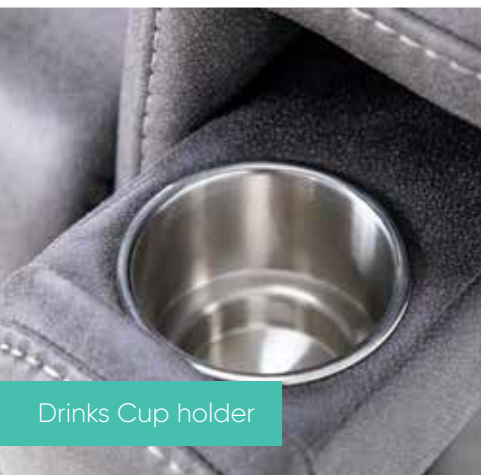

NEW

Full Lift

Massage

Heated seat

Drinks Cup holder

Heat and Massage settings

Zero Gravity

Fabric Name: Canyon Steel